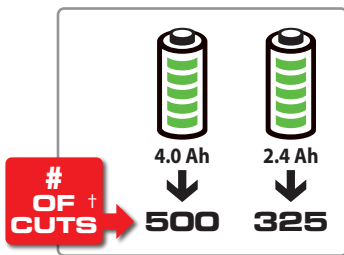

Cordless Tool System

36V PS250 Pole Saw

36V
LITHIUM ION

NEW IN 2014 The OREGON® 36V Pole Saw gives you the power and agility necessary for powerful yet precise trimming. With its compact cutting head for increased agility and a tool-free extendable shaft that adjusts quickly and easily, hard-to-reach spaces are easier to trim than ever before. Powered by the OREGON® PowerNow™ Lithium Ion Battery Pack, featuring premium cell technology for long run time and powerful, fast cutting. The ergonomic design and a mid-mount motor head allows for a reduced elevated weight for comfortable operation.

✓ **36V Lithium Ion Performance**
 High power for fast cutting with a high-speed chain • Long run time • Constant, no-fade power • Premium cell technology • Holds charge in storage for months

✓ **Ergonomic Design**
 • Mid-mount motor for better balance & reduced elevated weight • Low vibration • Compact cutting end designed to increase agility in making cuts

✓ **Low noise**
 Four times quieter than a gas saw in use • Silent between cuts

Product Specifications

Bar length.....	20cm (8")
Chain/Pitch/Gauge	90SG 3/8 in. Low Profile™ 1.1mm (.043") gauge
Extension Length	2.2m to 3.1m
Approximate Reach.....	4m to 4.5m
No load chain speed.....	14.4 m/s
Weight.....	4.9 kg without battery 6.1 kg with 2.4 Ah or 4.0 Ah Battery Pack
Oil System.....	Automatic oiler 100ml tank capacity