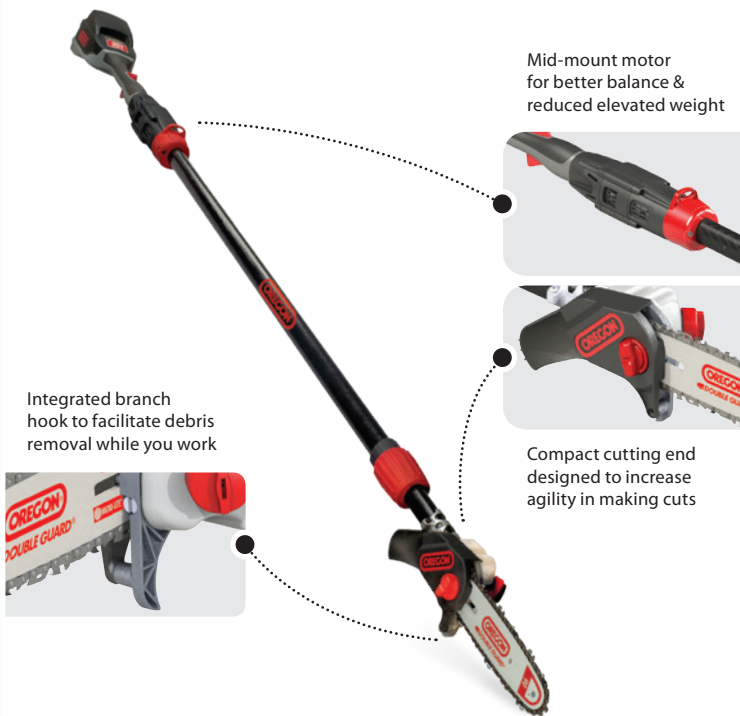

Cordless Tool System

36V PS250 Pole Saw

36V
LITHIUM ION

NEW IN 2014 The OREGON® 36V Pole Saw gives you the power and agility necessary for powerful yet precise trimming. With its compact cutting head for increased agility and a tool-free extendable shaft that adjusts quickly and easily, hard-to-reach spaces are easier to trim than ever before. Powered by the OREGON® PowerNow™ Lithium Ion Battery Pack, featuring premium cell technology for long run time and powerful, fast cutting. The ergonomic design and a mid-mount motor head allows for a reduced elevated weight for comfortable operation.

✓ **36V Lithium Ion Performance**
 High power for fast cutting with a high-speed chain • Long run time • Constant, no-fade power • Premium cell technology • Holds charge in storage for months

✓ **Ergonomic Design**
 • Mid-mount motor for better balance & reduced elevated weight • Low vibration • Compact cutting end designed to increase agility in making cuts

✓ **Low noise**
 Four times quieter than a gas saw in use • Silent between cuts

Product Specifications

Bar length.....	20cm (8")
Chain/Pitch/Gauge	90SG 3/8 in. Low Profile™ 1.1mm (.043") gauge
Extension Length	2.2m to 3.1m
Approximate Reach.....	4m to 4.5m
No load chain speed.....	14.4 m/s
Weight.....	4.9 kg without battery 6.1 kg with 2.4 Ah or 4.0 Ah Battery Pack
Oil System.....	Automatic oiler 100ml tank capacity

Rapid Battery Charger, Model C750Part #558698

Replacement Guide Bar

20cm (8")Part #084MLEA041

Replacement Saw Chain

3/8" Micro-Lite™ Narrow-Kerf..... Part #90SG034E

Distinctive Design

The PS250 has a distinctive design to enhance ease of use and make trimming quicker and more manageable than ever before.