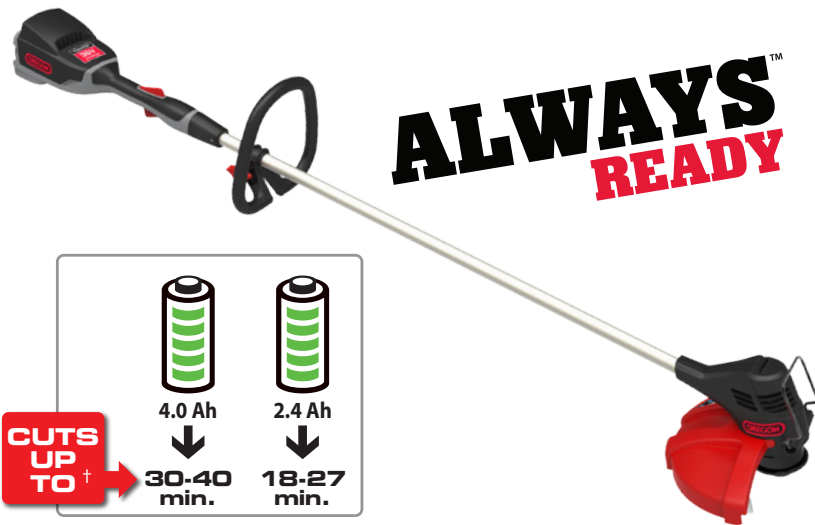

Cordless Tool System

36V TRIMMER/EDGER MODEL ST250

Whether you're a commercial landscaper or a hardworking homeowner who simply demands the best, the OREGON® 36V Trimmer/Edger has the power and precision for any job you might face. With no cords to get cut or tangled, the ST250 is ALWAYS READY™. The OREGON® PowerNow™ Lithium Ion Battery Pack features premium cell technology for long run time and fast, powerful cutting. An ergonomic, in-line design allows for comfortable use and quick and easy conversion from trimming to edging. OREGON® Swift Load trimmer head technology makes string loading simple and fast.

- ✓ **36V Lithium Ion Performance**
Long run time • Premium cell technology • Constant no-fade power • Holds charge in storage for months
- ✓ **Instant Start**
No pull cords • No petrol • No warm-up • No emissions
- ✓ **2-in-1 Tool**
Quick and easy conversion from Trimmer to Edger • Flip down guide for precise edging
- ✓ **Advanced Cutting System**
OREGON® Swift Load trimmer head for fast, easy string loading • Duoline+ is resistant to cracking and breaking • Reliable bump feed line advancement • Dual lines for faster cutting
- ✓ **Comfort & Control**
Ergonomically designed • Light-weight & balanced • Large comfortable handles • Variable speed throttle increases control and run time
- ✓ **Low Noise**
Four times quieter than a petrol trimmer • Silent between trimming

Product Specifications

Trimmer line	2.0 mm Duoline+
Trimmer head	OREGON® Swift Load
Line advancement	Bump feed
No load cutting speed	7000 RPM
Throttle	Variable speed
Weight	9.4 lb. (4.3 kg) with 2.4 Ah Battery Pack

36V TRIMMER/EDGER, MODEL ST250

Trimmer/Edger Kit with Endurance Battery Pack Model ST250-E6

Includes: 36V Trimmer/Edger, Trimmer Head with 2.0 mm Duoline+ B400E 2.4 Ah Battery Pack, and C600 ChargerPart #560400