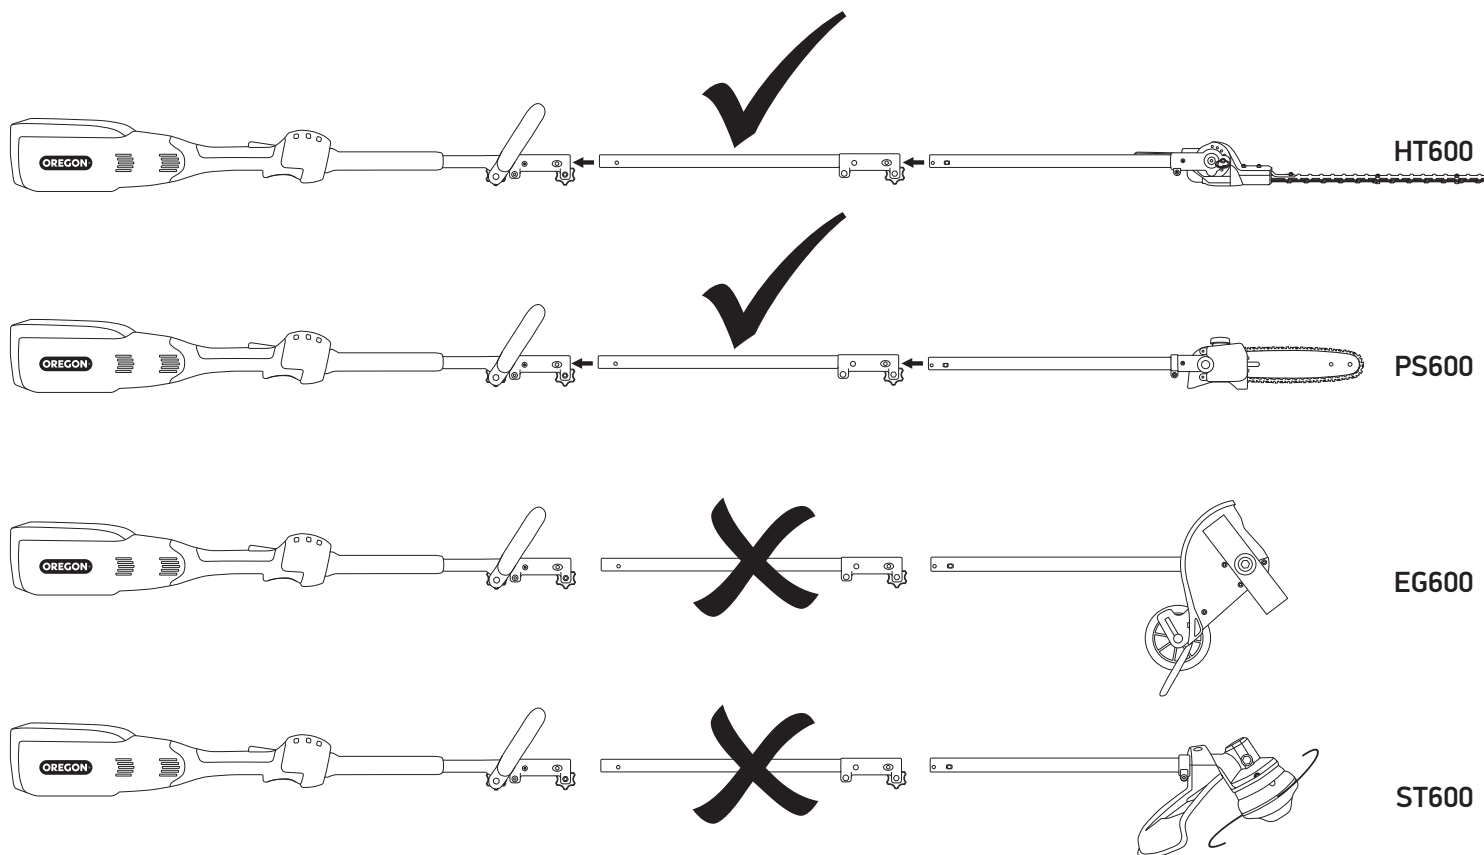

Original Instruction Manual Multi-attachment Extension EX600

Only use the extension with the hedge trimmer HT600 and pole saw PS600.

Original Instruction Manual Multi-attachment Extension EX600

Do not use two extensions.