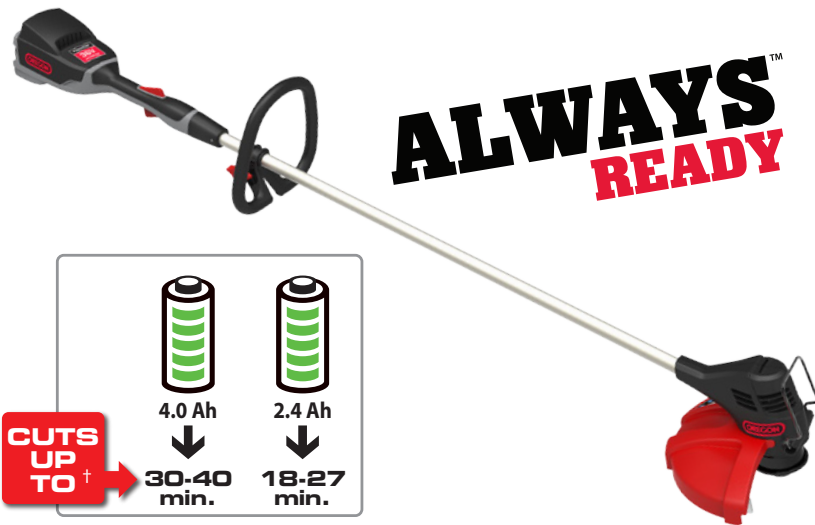

Cordless Tool System

36V TRIMMER/EDGER MODEL ST250

Whether you're a commercial landscaper or a hardworking homeowner who simply demands the best, the OREGON® 36V Trimmer/Edger has the power and precision for any job you might face. With no cords to get cut or tangled, the ST250 is ALWAYS READY™. The OREGON® PowerNow™ Lithium Ion Battery Pack features premium cell technology for long run time and fast, powerful cutting. An ergonomic, in-line design allows for comfortable use and quick and easy conversion from trimming to edging. OREGON® Swift Load trimmer head technology makes string loading simple and fast.

- ✓ **36V Lithium Ion Performance**
Long run time • Premium cell technology • Constant no-fade power • Holds charge in storage for months
- ✓ **Instant Start**
No pull cords • No petrol • No warm-up • No emissions
- ✓ **2-in-1 Tool**
Quick and easy conversion from Trimmer to Edger • Flip down guide for precise edging
- ✓ **Advanced Cutting System**
OREGON® Swift Load trimmer head for fast, easy string loading • Duoline+ is resistant to cracking and breaking • Reliable bump feed line advancement • Dual lines for faster cutting
- ✓ **Comfort & Control**
Ergonomically designed • Light-weight & balanced • Large comfortable handles • Variable speed throttle increases control and run time
- ✓ **Low Noise**
Four times quieter than a petrol trimmer • Silent between trimming

Product Specifications

Trimmer line	2.0 mm Duoline+
Trimmer head	OREGON® Swift Load
Line advancement	Bump feed
No load cutting speed	7000 RPM
Throttle	Variable speed
Weight	4.3 kg with 2.4 Ah Battery Pack