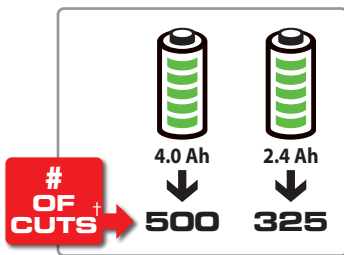

## 36V PS250 Pole Saw

**36V**  
LITHIUM ION

**NEW IN 2014** The OREGON® 36V Pole Saw gives you the power and agility necessary for powerful yet precise trimming. With its compact cutting head for increased agility and a tool-free extendable shaft that adjusts quickly and easily, hard-to-reach spaces are easier to trim than ever before. Powered by the OREGON® PowerNow™ Lithium Ion Battery Pack, featuring premium cell technology for long run time and powerful, fast cutting. The ergonomic design and a mid-mount motor head allows for a reduced elevated weight for comfortable operation.

- 36V Lithium Ion Performance**  
 High power for fast cutting with a high-speed chain • Long run time • Constant, no-fade power • Premium cell technology • Holds charge in storage for months
- Ergonomic Design**  
 • Mid-mount motor for better balance & reduced elevated weight • Low vibration • Compact cutting end designed to increase agility in making cuts
- Tool-Free Extendable Shaft**  
 Extends from 2.2m to 3.1m without tools • Provides approximately 4m to 4.5m of reach\*
- Instant start**  
 No pull cords • No warm up • No gas-oil mixing • No emissions
- Low noise**  
 Four times quieter than a gas saw in use • Silent between cuts

### Product Specifications

Bar length.....	20cm (8")
Chain/Pitch/Gauge .....	90SG 3/8 in. Low Profile™ 1.1mm (.043") gauge
Extension Length .....	2.2m to 3.1m
Approximate Reach.....	4m to 4.5m
No load chain speed.....	14.4 m/s
Weight.....	4.9 kg without battery 6.1 kg with 2.4 Ah or 4.0 Ah Battery Pack
Oil System.....	Automatic oiler 100ml tank capacity